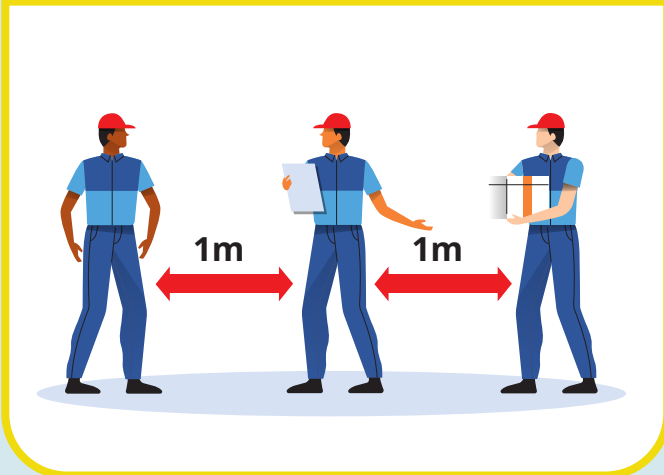

For cargo delivery personnel

Keep at least 1 metre apart from others at all times, including during unloading.

Avoid physical contact with others while making deliveries.

Wash hands often with soap and avoid touching your face.