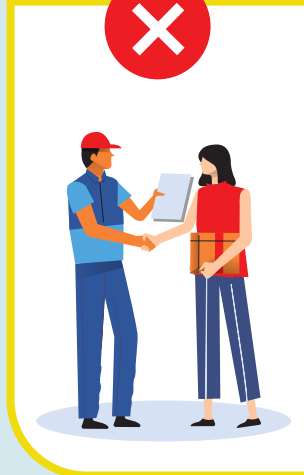

For cargo delivery personnel

Keep at least 1 metre apart from others at all times, including during unloading.

Avoid physical contact with others while making deliveries.

Wash hands often with soap and avoid touching your face.

Deliver cargo directly to destination and do not detour. Do not move around unnecessarily.

Please visit www.moh.gov.sg for updates on the COVID-19 situation.